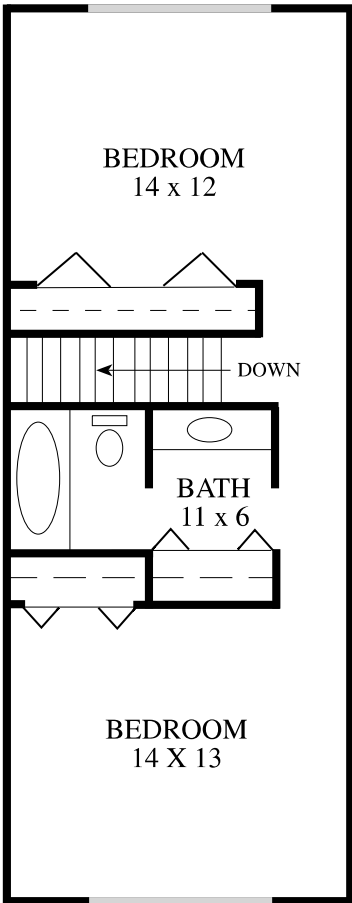

2 BR TOWNHOME - 1,136 Sq. Ft.

1ST FLOOR PLAN

2 BR TOWNHOME  
2ND FLOOR PLAN