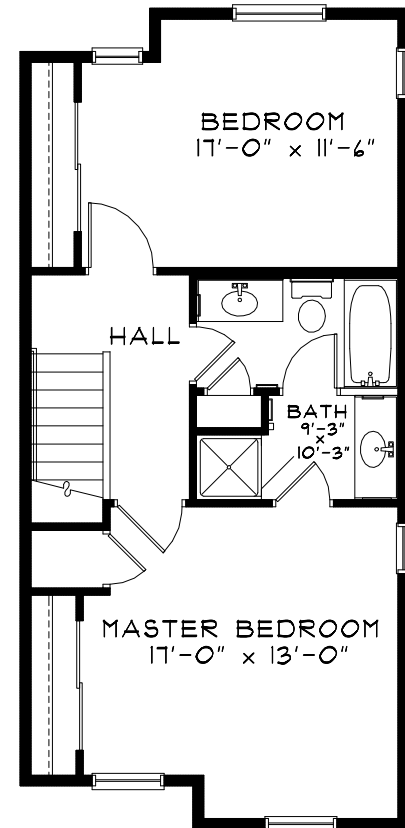

FIRST FLOOR PLAN
2 BEDROOM UNIT
632 S.F.

SECOND FLOOR PLAN
2 BEDROOM UNIT
656 S.F.

Total Unit Square Footage: 1,288 sq.ft.
"2 BR Townhome"