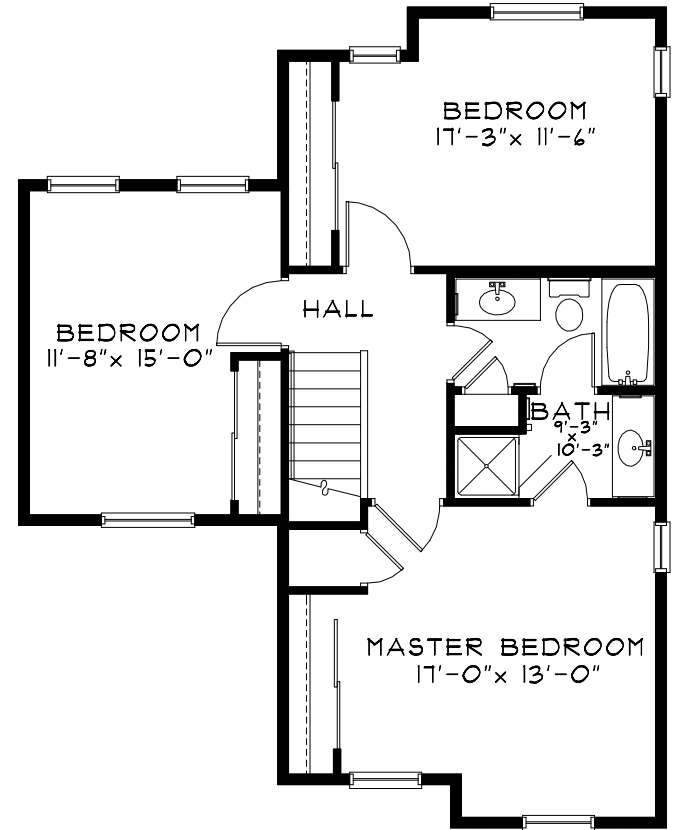

FIRST FLOOR PLAN  
 3 BEDROOM UNIT  
 632 S.F.

SECOND FLOOR PLAN  
 3 BEDROOM UNIT  
 848 S.F.

Total Unit Square Footage: 1,480 sq.ft.  
 "3 BR Townhome"